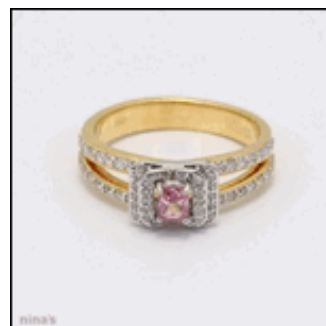

ARGYLE PINK DIAMONDS

John Doe
2 Sample Street
Dunsborough WA 6281 Australia

Date: 16-March-2018
Certificate No: 106358
Customer No: 506218
Page: 1

Lot Number Authentication Certificate

Item Description

Argyle Lot No: 109238
Carat Weight: 0.26
Shape: Radiant
Clarity: VS2
Colour: 4PP Pink

Originating from the Argyle Diamond Mine in Western Australia, this natural diamond is responsibly sourced and polished through a verified chain of custody process.

This document is not a guarantee or valuation. It describes the identifying characteristics of your diamond utilising the grading techniques and equipment available to Argyle Diamonds at the time of its assessment.