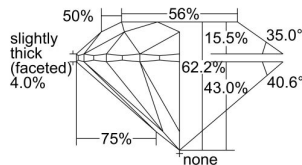

GIA®

FACSIMILE

GIA REPORT 1267896524

Verify this report at gia.edu

GIA DIAMOND DOSSIER®

September 11, 2017
GIA Report Number 1267896524
Shape and Cutting Style ..... Round Brilliant
Measurements ..... 5.75 - 5.79 x 3.59 mm

GRADING RESULTS

Carat Weight ..... 0.74 carat
Color Grade ..... G
Clarity Grade VS1
Cut Grade ..... Excellent

ADDITIONAL GRADING INFORMATION

Polish ..... Excellent
Symmetry ..... Excellent
Fluorescence ..... Faint
Clarity Characteristics..... Crystal, Feather, Cloud, Pinpoint
Inscription(s): GIA 1267896524

PROPORTIONS

Profile to actual proportions