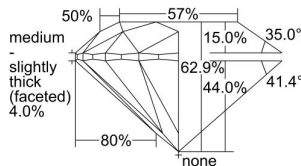

GIA®

FACSIMILE

GIA REPORT 6251666822

Verify this report at gia.edu

GIA DIAMOND DOSSIER®

May 05, 2017
GIA Report Number 6251666822
Shape and Cutting Style ..... Round Brilliant
Measurements ..... 5.05 - 5.08 x 3.18 mm

GRADING RESULTS

Carat Weight ..... 0.50 carat
Color Grade ..... G
Clarity Grade S11
Cut Grade ..... Excellent

ADDITIONAL GRADING INFORMATION

Polish ..... Excellent
Symmetry ..... Excellent
Fluorescence ..... None
Clarity Characteristics ..... Feather
Inscription(s): GIA 6251666822

PROPORTIONS

Profile to actual proportions